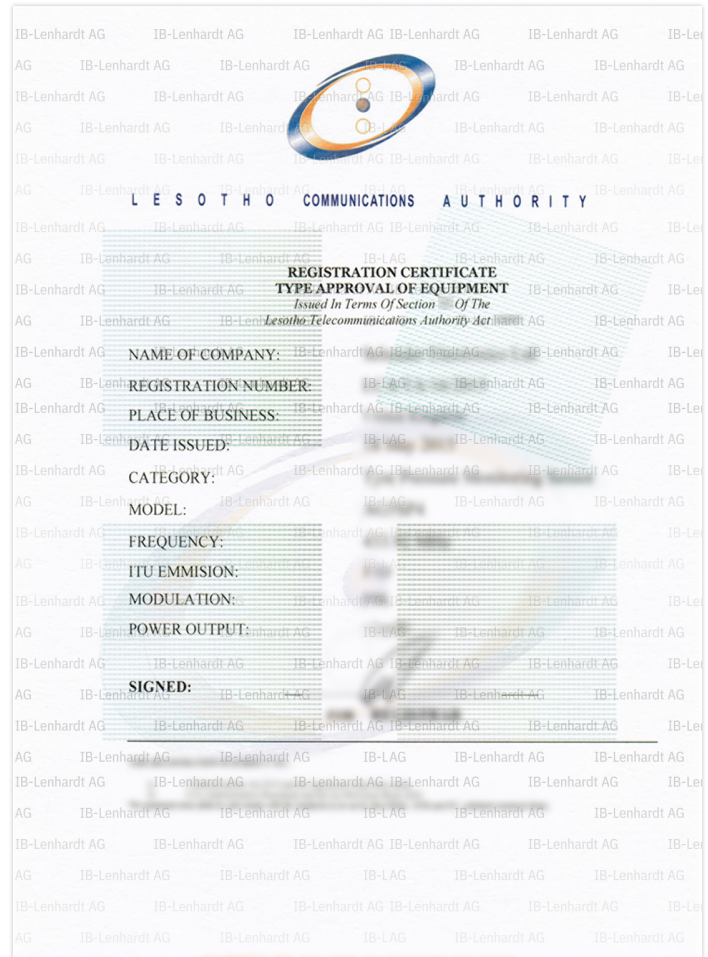

LABELLING SUPPORT

Every product is subject to marking requirements. Label regulations often differ from country to country. IB-Lenhardt supports you with all the information necessary and specific requirements for national markings in Lesotho. Furthermore, we assist your label handling from design via label draft up to the final label application. Give yourself more space to concentrate on what you do best: your product.

ACTIVE RESEARCH AND GUIDANCE

Are you developing a new product for launch in Lesotho and you would rather be safe than sorry? Try us and you will see a smooth release in terms of product conformity with local requirements. IB-Lenhardt considers all relevant sources, will give you valuable pointers and support from product development, launch and beyond.

SAFETY TESTING

We don't stop at Radio Type Approval. Our laboratory (IBL-Lab GmbH, DAkkS accredited) is also happy to satisfy your Safety Testing needs according to IEC 62368-1.

BLUETOOTH® QUALIFICATION

IB-Lenhardt also offers qualification services by our experienced Bluetooth

Qualification Consultant (BQC), recognized by the Bluetooth SIG. Add product value by having it qualified for the official Bluetooth logo.

IB-Lenhardt—your one-stop shop for certification, labelling and testing services!

IB-Lenhardt AG
Type Approval Experts
Worldwide Homologation

Heinrich-Hertz-Allee 7
66386 St. Ingbert
Germany
go@ib-lenhardt.de
Phone +49 6894 389380
Fax +49 6894 3893898