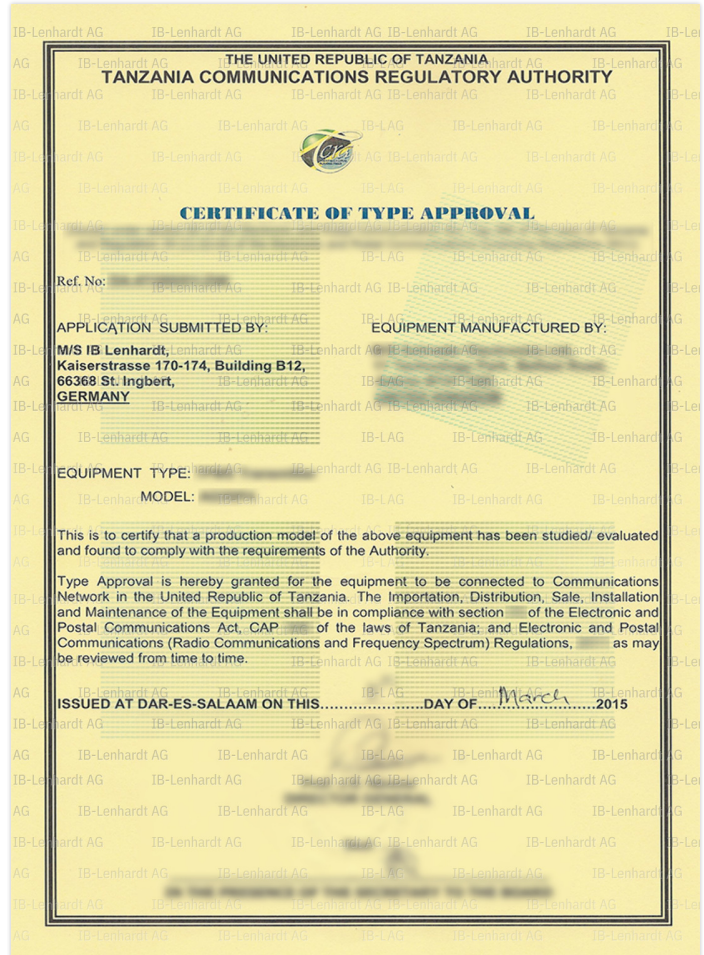

LABELLING SUPPORT

Every product is subject to marking requirements. Label regulations often differ from country to country. IB-Lenhardt supports you with all the information necessary and specific requirements for national markings in Tanzania. Furthermore, we assist your label handling from design via label draft up to the final label application. Give yourself more space to concentrate on what you do best: your product.

ACTIVE RESEARCH AND GUIDANCE

Are you developing a new product for launch in Tanzania and you would rather be safe than sorry? Try us and you will see a smooth release in terms of product conformity with local requirements. IB-Lenhardt considers all relevant sources, will give you valuable pointers and support from product development, launch and beyond.

SAFETY TESTING

We don't stop at Radio Type Approval. Our laboratory (IBL-Lab GmbH, DAkkS accredited) is also happy to satisfy your Safety Testing needs according to IEC 62368-1.

BLUETOOTH® QUALIFICATION

Bluetooth® IB-Lenhardt also offers qualification services by our experienced Bluetooth Qualification Consultant (BQC), recognized by the Bluetooth SIG. Add product value by having it qualified for the official Bluetooth logo.

IB-Lenhardt—your one-stop shop for certification, labelling and testing services!

IB-Lenhardt AG
Type Approval Experts
Worldwide Homologation

Heinrich-Hertz-Allee 7
66386 St. Ingbert
Germany
go@ib-lenhardt.de
Phone +49 6894 389380
Fax +49 6894 3893898